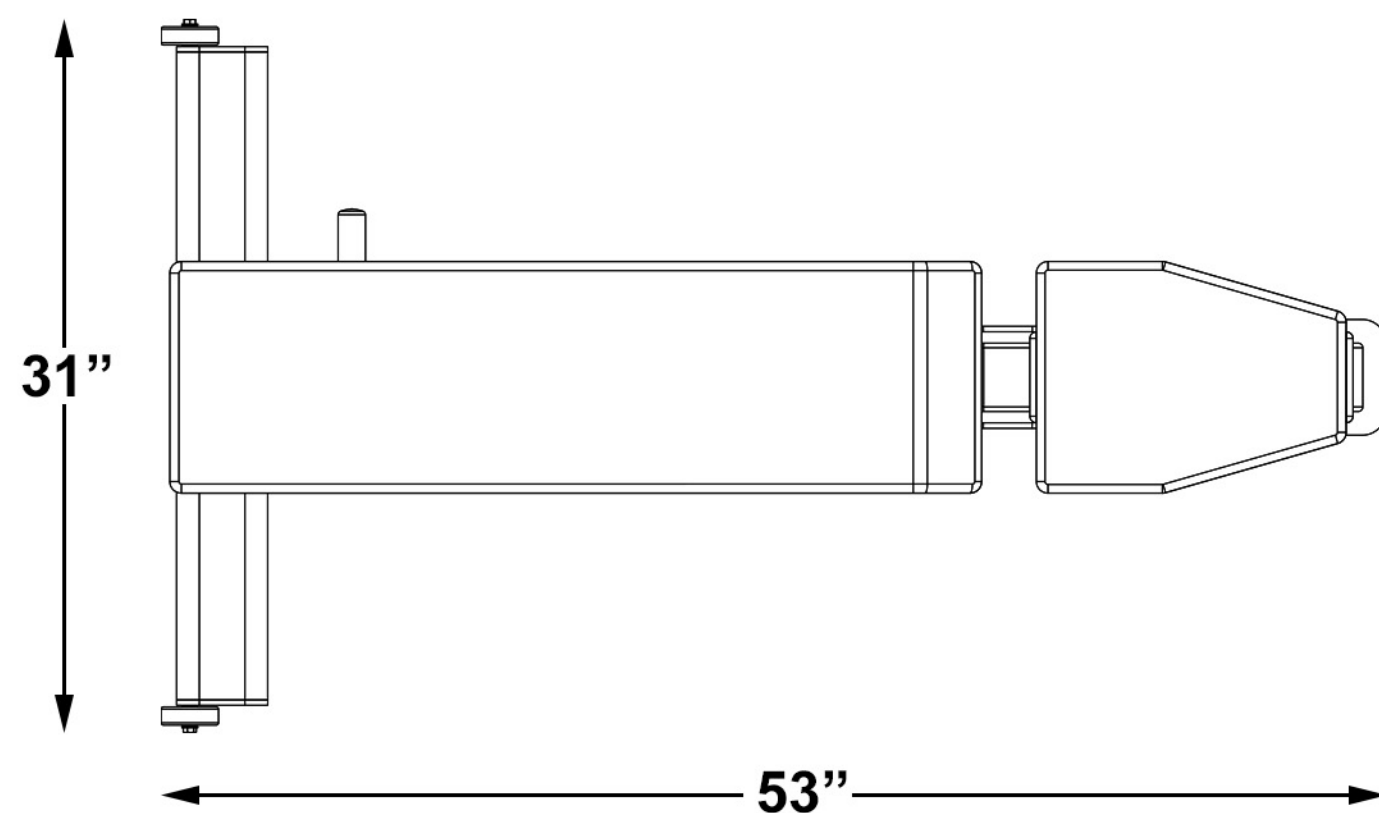

FID Bench

STANDARD FEATURES

- ✓ Flat, incline, decline, shoulder.
- ✓ Flat height is only 17.5".
- ✓ Seven back pad positions.
- ✓ Four seat pad positions.
- ✓ Wheels make moving the bench easy.

Visit www.inflightfitness.com to see our entire line of exercise equipment.