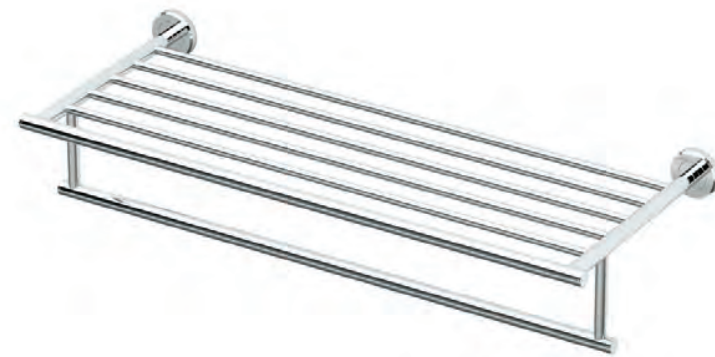

Minimalist Towel Rack

26" L. x 5" H.
4247 Chrome
4297 Satin Nickel

Lighting Sconces