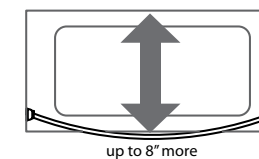

Shower Curtain & Curtain rings not included

HOTEL COMFORT

What makes your hotel shower experience so memorable?

It's the special attention to the details.
We are bringing the comfort of a first class luxurious shower experience to you with these Gatco's HOTEL COMFORT shower accessories.