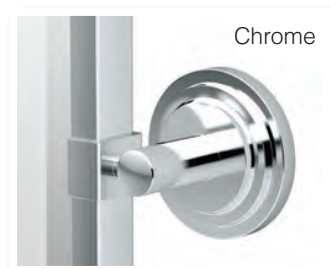

Toothbrush & Tumbler Holder
5½" L.
5236 Chrome
5852 Satin Nickel