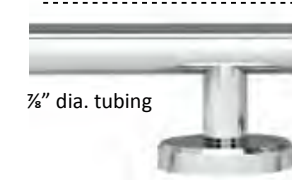

Latitude² Residential Grip Bars

Latitude² Decorative Grab Bars

7/8" dia. tubing

Slimmer profile for residential installations

GATCO's Residential Grip Bars meet structural strength guidelines from Americans with Disability Act (ADA) & ASTM.