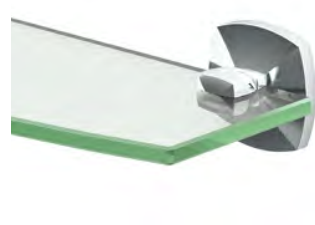

## Glass Shelf

20 1/2" L., 5 1/4" D.,  
8mm Tempered Glass  
# 4146 Chrome  
# 4156 Satin Nickel

Curved Glass Shelf

Chrome

Satin Nickel