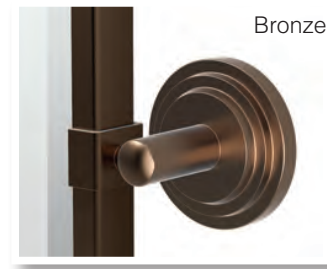

Marina

Suite

Towel Bar
¾" dia. tubing
30" L.
5225 Chrome
24" L.
5226 Chrome
5841 Satin Nickel
18" L.
5227 Chrome
5842 Satin Nickel

Double Towel Bar
¾" dia. tubing
24" L.
5229 Chrome
5843 Satin Nickel

Towel Ring
6½" dia.
5231 Chrome
5846 Satin Nickel

Tissue Holder
2¾" H.
5230 Chrome
5844 Satin Nickel

Tissue Holder
Euro Style, 8" L.
5228 Chrome
5845 Satin Nickel

Robe Hook
2¾" H.
5233 Chrome
5848 Satin Nickel

Glass Shelf
20½" L., 6" D.,
8mm Tempered Glass
5235 Chrome
5850 Satin Nickel

Pivoting Mirrors

Pivoting Framed Rectangle Mirror
Large Rectangle
24½" W. x 32½" H.
5239FS Chrome
5859FS Satin Nickel
4920FS Bronze

Pivoting Framed Oval Mirror
Large Oval
25" W. x 33" H.
5239FLG Chrome
5859FLG Satin Nickel
4920FLG Bronze
Oval
20½" W. x 27½" H.
5239F Chrome
5859F Satin Nickel
4920F Bronze

Pivoting Frameless Rectangle Mirror
Large Rectangle
23½" W. x 31½" H.
Can be mounted portrait or landscape
5239S Chrome
5859S Satin Nickel
4920S Bronze
Rectangle
19½" W. x 24" H.
5239SM Chrome
5859SM Satin Nickel
4920SM Bronze

Pivoting Frameless Oval Mirror
Large Oval
24" W. x 32" H.
5239LG Chrome
5859LG Satin Nickel
4920LG Bronze
Oval
19½" W. x 26½" H.
5239 Chrome
5859 Satin Nickel
4920 Bronze

Pivoting Frameless Round Mirror
Large Round
25" W. x 25" H.
5239LR Chrome
5859LR Satin Nickel
4920LR Bronze
Round
19½" W. x 19½" H.
5239R Chrome
5859R Satin Nickel
4920R Bronze

Toothbrush & Tumbler Holder
5½" L.
5236 Chrome
5852 Satin Nickel

Soap Dish Holder
5½" L.
5237 Chrome
5851 Satin Nickel