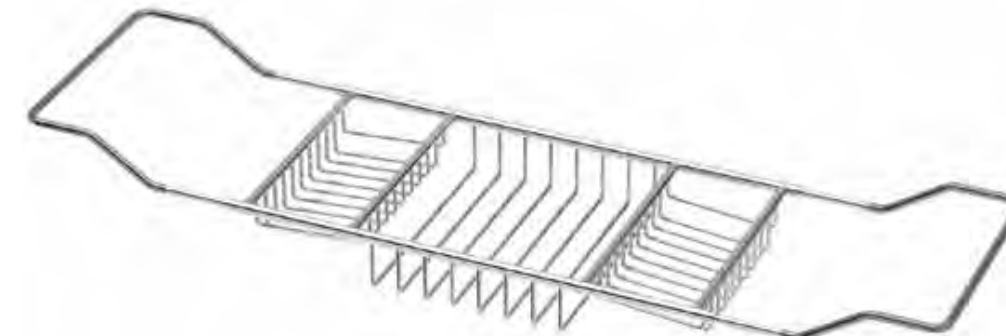

Bath Tub Caddy

Stainless Steel Construction
27" - 33" W. Adjustable
7 1/2" D.

1416 Chrome