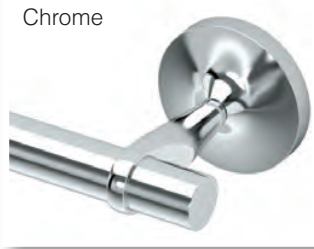

Dove

Suite

Chrome