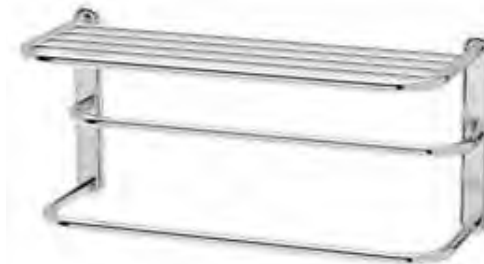

Spa Towel Essentials

NEW

Matches Elevate Bath Accessories
See page 5

Matches Latitude² Bath Accessories
See page 1

Spa Rack
20" L., 6½" H.
1537 Chrome

Matches Latitude² Bath Accessories
See page 1