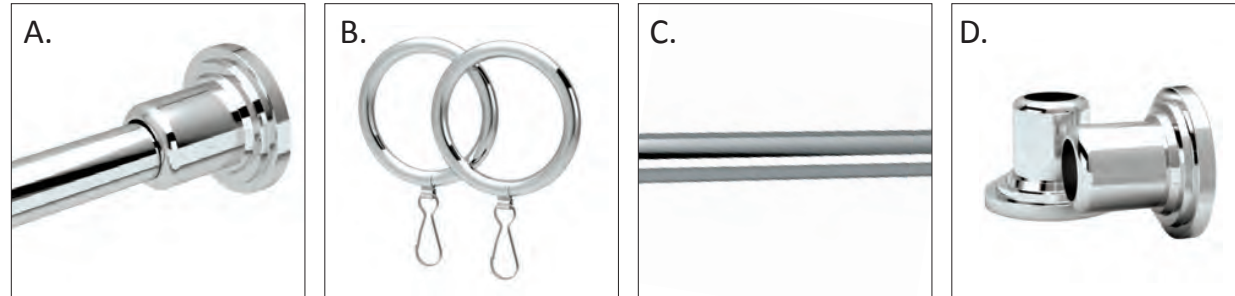

Solid Brass Shower Accessories

A. Shower Rod Set
Rod and Ends
819 Chrome
821 Satin Nickel
820 Bronze

B. Curtain Ring: set of 2
1½" dia.
834 Chrome
835 Satin Nickel
831 Bronze

C. Shower Rod
1" dia., 6ft L.
813 Chrome
801 Satin Nickel

D. Shower Rod Ends: set of 2
Holds 1" dia. Shower Rod
829 Chrome
830 Satin Nickel