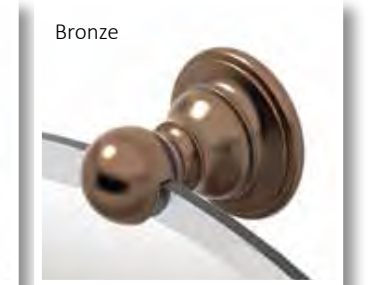

## Fixed Mount Classical Mirror

19½" W. x 26½" H.  
#1565 Chrome  
#1566 Satin Nickel  
#1567 Bronze

Chrome

Satin Nickel

Bronze

Tissue Holder  
Euro Style, 7" W.  
# 4843 Chrome

Chrome Frameless

Satin Nickel Framed