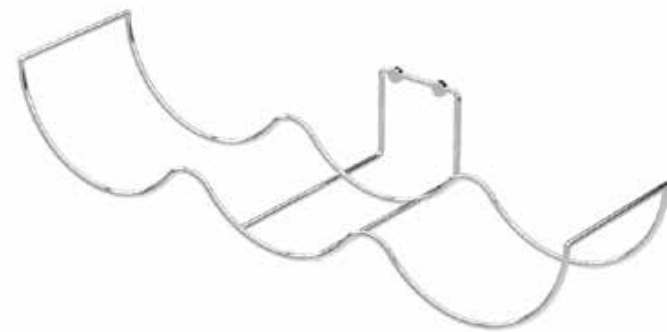

Spa Roll-up Towel Essential
With concealed mounting, 21¼" L.
1450 Chrome
1451 Satin Nickel