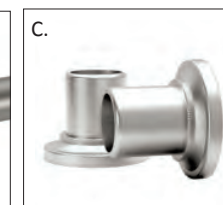

C. Shower Rod End: set of 2
Holds 1" dia. Shower Rod
836 Chrome
837 Satin Nickel