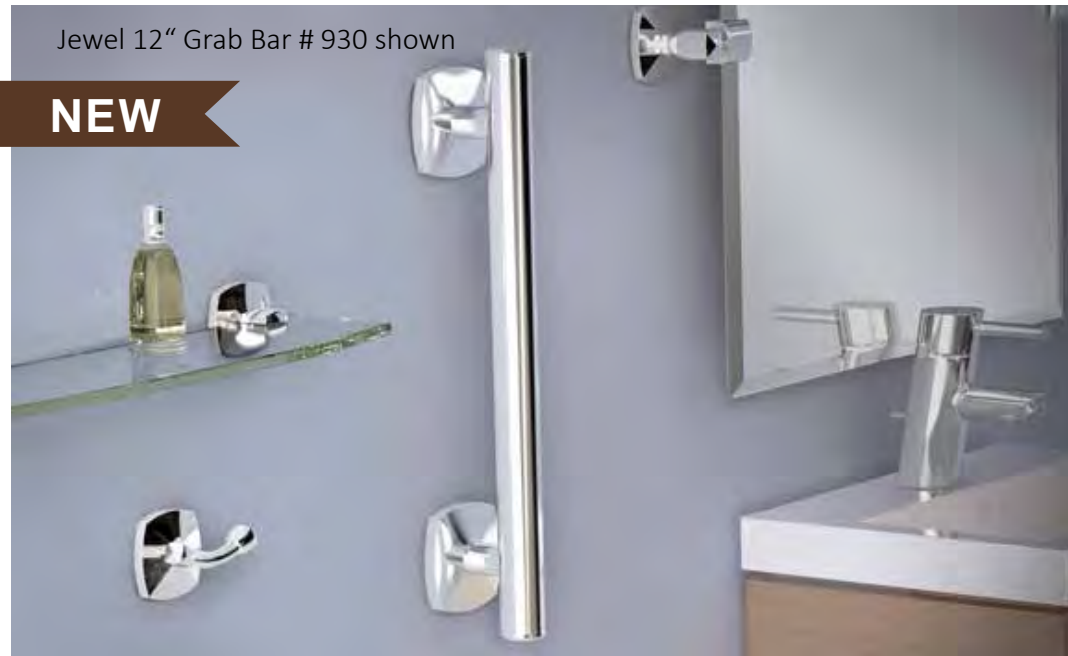

Matches DesignerII Bath Accessories  
See page 36

GATCO's Grab Bars meet all Americans with Disability Act (ADA) & ASTM guidelines.

Jewel 12" Grab Bar # 930 shown

**NEW**

**Jewel Grab Bar**

Stainless Steel construction  
1 1/4" dia. Tubing  
42" L. # 938 Chrome  
36" L. # 936 Chrome  
24" L. # 934 Chrome  
18" L. # 932 Chrome  
12" L. # 930 Chrome