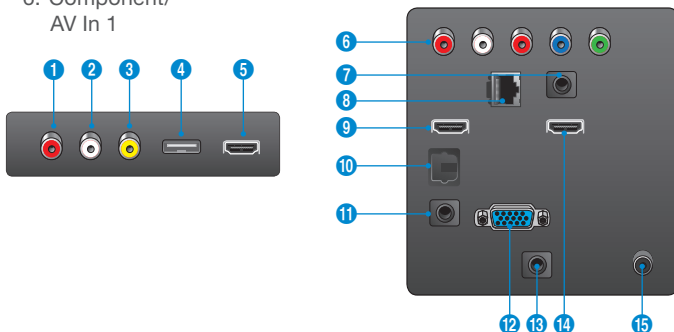

Swivel Stand with Optional Stops

Samsung Hospitality Displays pedestal stand rotates 90 degrees in both directions with optional 20-, 60- and 90-degree stops so wherever in the room your guests are they should have an excellent view of their TV. Swivel stand includes integrated mounting plate and bolt down kit (4 bolts, 2 nuts, 2 washers).

1	2	3	4	5	6
36.5"	21.6"	40.0"	23.8"	3.7"	8.9"

Connectivity

- | | | |
|----------------------|-----------------------|---------------------|
| 1. Right Audio | 7. Ex-Link | 12. PC In |
| 2. Left Audio | 8. Data | 13. Audio Out |
| 3. Video In | 9. HDMI In 1 (DVI) | 14. HDMI In 2 (ARC) |
| 4. USB | 10. Digital Audio Out | 15. ANT In |
| 5. HDMI In 3 | 11. PC/DVI Audio In | |
| 6. Component/AV In 1 | | |