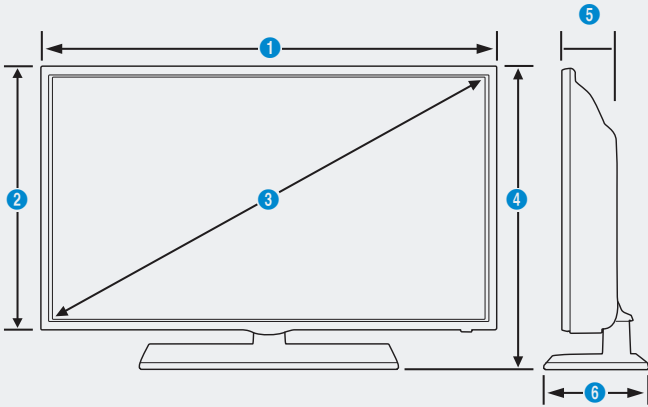

Dimensions