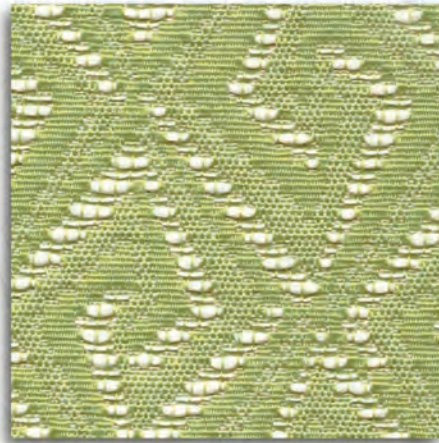

## ALLURE TECHNICAL DATA

	CONTENT	REPEAT	WIDTH	WEIGHT	ABRAISION	DESIGN
ANISHA	100% POLY	11.5"V 7.375"H	55.5"	0.89 LB/YD	51,000	CUTRITE
ENOLA	93% POLY 7% COTTON	4.5"V 1.875"H	55.25"	1.26 LB/YD	60,000	CUTRITE
FAIRYTALES	100% POLY	3.75"V 3.75"H	56.5"	0.97 LB/YD	50,000	CUTRITE
FARO DOUBLE	100% POLY	3.375"V 3.750"H	57"	1.18 LB/YD	50,000	NON DIRECTIONAL
FUEL	51% POLY 34% COTTON 16% RAYON	2.125"V 0.000"H	55"	1.16 LB/YD	50,000	RAILROADED
IN TUNE	100% POLY	1.75"V 0.50"H	56"	1.13 LB/YD	50,000	CUTRITE
KARDASHIAN	100% POLY	1.063"V .750"H	55.250"	1.08 LB/YD	51,000	CUTRITE
SQUAREBIZ	100% POLY	4.125"V 4.875"H	55.75"	1.26 LB/YD	51,000	CUTRITE

SLIGHT COLOR DIFFERENCES MAY EXIST BETWEEN PRINTED IMAGES AND ACTUAL FABRICS.

RAJA

POPPY

SUNBLAST

GRAPHITE

NUTMEG

LAWN

BOYSENBERRY

MIDNIGHT

SPA

ALOE

PEARL

POPPY

LIMEAIDE