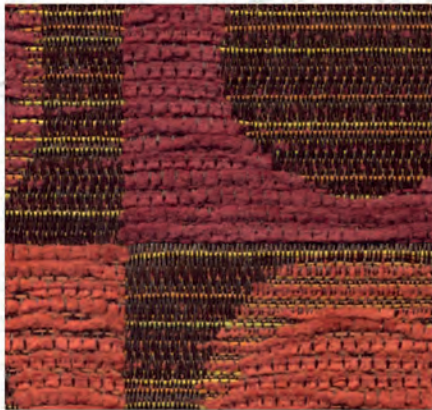

SEAFOAM

MYSTIC

MIDNIGHT

RAJA

PERSIMMON

STRAW