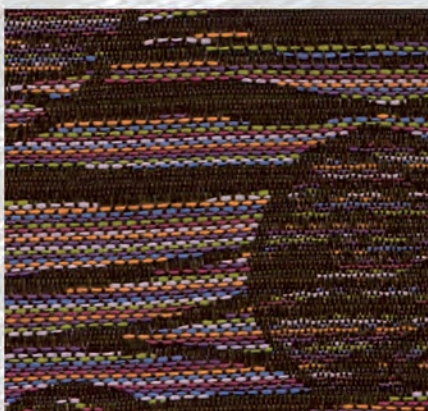

FAIRYTALES

CONTENT: 100% POLYESTER

FINISH: CRYPTON

REPEAT: 3.75"V x 3.75"H

WIDTH: 56.5"

ABRASION: 50,000

DIRECTION: CUTRITE

PUNCH