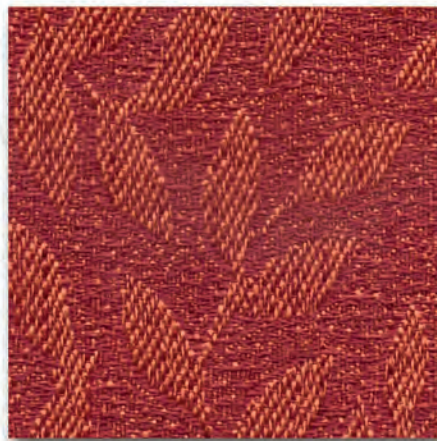

## ALLURE TECHNICAL DATA

	CONTENT	REPEAT	WIDTH	WEIGHT	ABRAISION	DESIGN
ANISHA	100% POLY	11.5"V 7.375"H	55.5"	0.89 LB/YD	51,000	CUTRITE
ENOLA	93% POLY 7% COTTON	4.5"V 1.875"H	55.25"	1.26 LB/YD	60,000	CUTRITE
FAIRYTALES	100% POLY	3.75"V 3.75"H	56.5"	0.97 LB/YD	50,000	CUTRITE
FARO DOUBLE	100% POLY	3.375"V 3.750"H	57"	1.18 LB/YD	50,000	NON DIRECTIONAL
FUEL	51% POLY 34% COTTON 16% RAYON	2.125"V 0.000"H	55"	1.16 LB/YD	50,000	RAILROADED
IN TUNE	100% POLY	1.75"V 0.50"H	56"	1.13 LB/YD	50,000	CUTRITE
KARDASHIAN	100% POLY	1.063"V .750"H	55.250"	1.08 LB/YD	51,000	CUTRITE
SQUAREBIZ	100% POLY	4.125"V 4.875"H	55.75"	1.26 LB/YD	51,000	CUTRITE

SLIGHT COLOR DIFFERENCES MAY EXIST BETWEEN PRINTED IMAGES AND ACTUAL FABRICS.

RAJA

POPPY

SUNBLAST

GRAPHITE