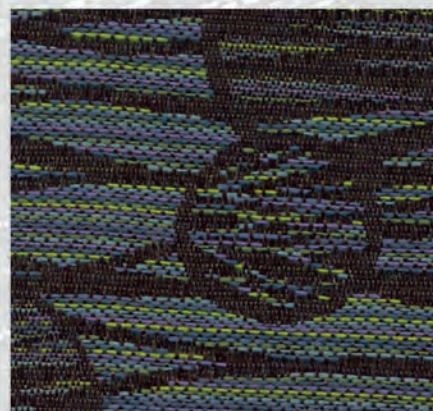

FAIRYTALES

CONTENT: 100% POLYESTER

FINISH: CRYPTON

REPEAT: 3.75"V x 3.75"H

WIDTH: 56.5"

ABRASION: 50,000

DIRECTION: CUTRITE

MARINA