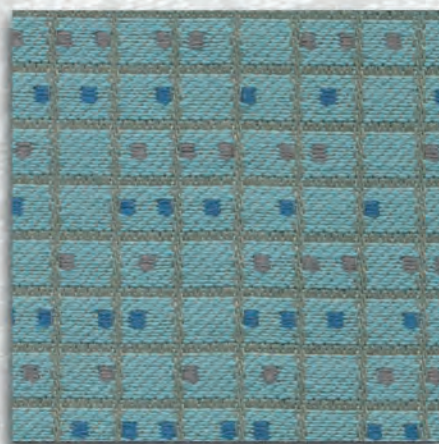

SPA

FARO DOUBLE

CONTENT: 100% POLYESTER

FINISH: CRYPTON

REPEAT: 3.375"V x 3.750"H

WIDTH: 57"

ABRASION: 50,000

DIRECTION: NON-DIRECTIONAL