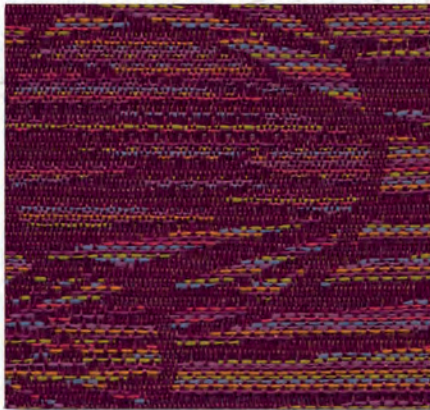

SANGRIA

FAIRYTALES

CONTENT: 100% POLYESTER

FINISH: CRYPTON

REPEAT: 3.75"V x 3.75"H

WIDTH: 56.5"

ABRASION: 50,000

DIRECTION: CUTRITE