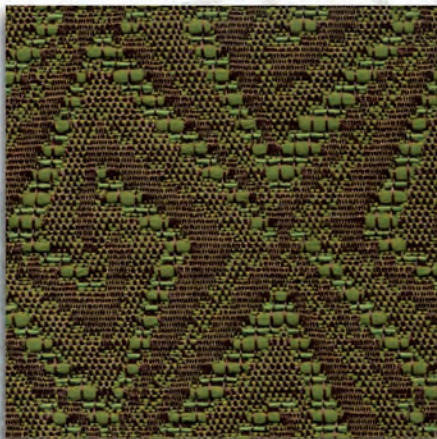

# ENOLA

CONTENT: 93% POLY / 7% COTTON

FINISH: CRYPTON

REPEAT: 4.5"V x 1.875"H

WIDTH: 55.25"

ABRASION: 60,000

DIRECTION: CUTRITE

LAGOON