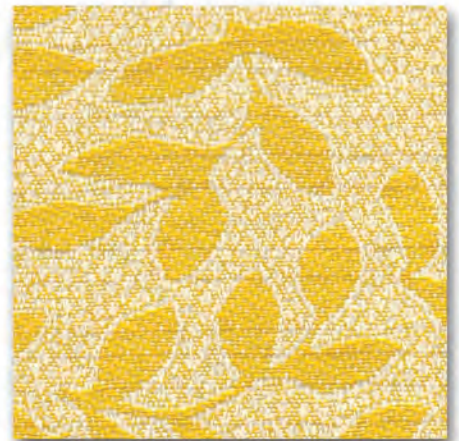

## ALLURE TECHNICAL DATA

	CONTENT	REPEAT	WIDTH	WEIGHT	ABRAISION	DESIGN
ANISHA	100% POLY	11.5"V 7.375"H	55.5"	0.89 LB/YD	51,000	CUTRITE
ENOLA	93% POLY 7% COTTON	4.5"V 1.875"H	55.25"	1.26 LB/YD	60,000	CUTRITE
FAIRYTALES	100% POLY	3.75"V 3.75"H	56.5"	0.97 LB/YD	50,000	CUTRITE
FARO DOUBLE	100% POLY	3.375"V 3.750"H	57"	1.18 LB/YD	50,000	NON DIRECTIONAL
FUEL	51% POLY 34% COTTON 16% RAYON	2.125"V 0.000"H	55"	1.16 LB/YD	50,000	RAILROADED
IN TUNE	100% POLY	1.75"V 0.50"H	56"	1.13 LB/YD	50,000	CUTRITE
KARDASHIAN	100% POLY	1.063"V .750"H	55.250"	1.08 LB/YD	51,000	CUTRITE
SQUAREBIZ	100% POLY	4.125"V 4.875"H	55.75"	1.26 LB/YD	51,000	CUTRITE

SLIGHT COLOR DIFFERENCES MAY EXIST BETWEEN PRINTED IMAGES AND ACTUAL FABRICS.

RAJA

POPPY

SUNBLAST

GRAPHITE