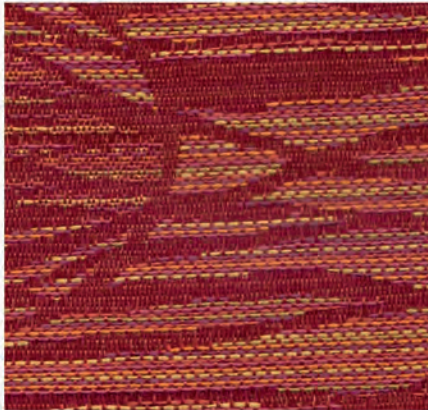

FIESTA

FAIRYTALES

CONTENT: 100% POLYESTER

FINISH: CRYPTON

REPEAT: 3.75"V x 3.75"H

WIDTH: 56.5"

ABRASION: 50,000

DIRECTION: CUTRITE