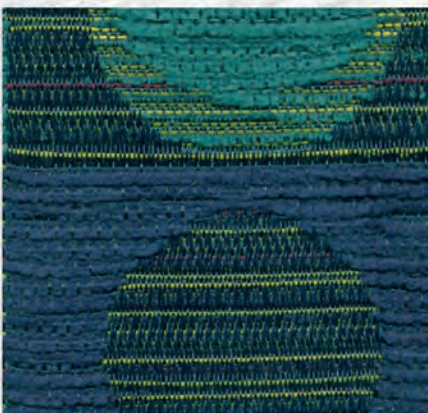

SQUAREBIZ

CONTENT: 100% POLYESTER

FINISH: CRYPTON

REPEAT: 4.125"V x 4.875"H

WIDTH: 55.75"

ABRASION: 51,000

DIRECTION: CUTRITE

PLEASE REQUEST SAMPLE FOR FULL

PATTERN REPRESENTATION

TURQUOISE