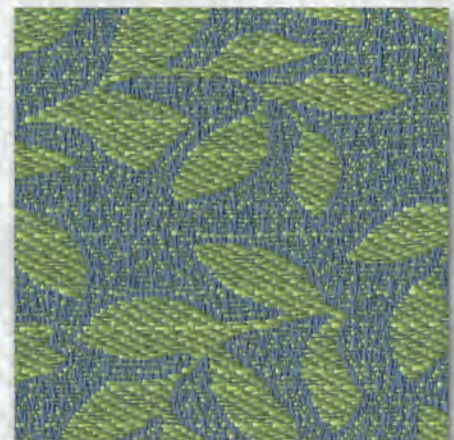

SLIGHT COLOR DIFFERENCES MAY EXIST BETWEEN PRINTED IMAGES AND ACTUAL FABRICS.

RAJA

POPPY

SUNBLAST

GRAPHITE

NUTMEG

LAWN

BOYSENBERRY

MIDNIGHT

SPA

ALOE

PEARL

POPPY

LIMEAIDE

# ENOLA

CONTENT: 93% POLY / 7% COTTON

FINISH: CRYPTON

REPEAT: 4.5"V x 1.875"H

WIDTH: 55.25"

ABRASION: 60,000

DIRECTION: CUTRITE

LAGOON