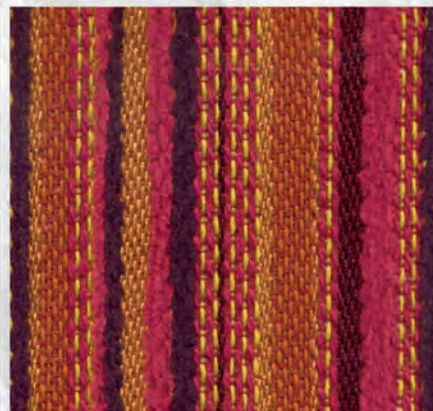

FUEL

CONTENT: 51% POLYESTER / 34% COTTON

16% RAYON

FINISH: CRYPTON

REPEAT: 2.125"V x 0.00"H

WIDTH: 55"

ABRASION: 50,000

DIRECTION: RAILROADED

ADDITIONAL COLORWAYS ON NEXT PAGE

POPPY