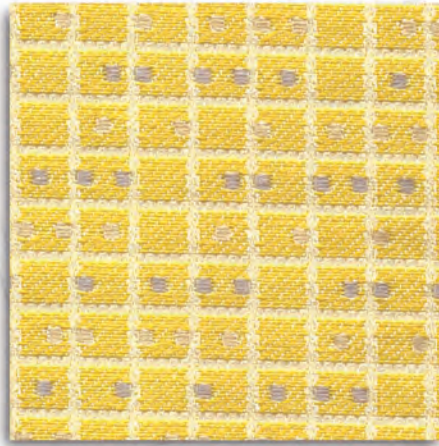

# FAIRYTALES

CONTENT: 100% POLYESTER

FINISH: CRYPTON

REPEAT: 3.75"V x 3.75"H

WIDTH: 56.5"

ABRASION: 50,000

DIRECTION: CUTRITE

KIWI

TWILIGHT

MARDI GRAS

PUNCH

MARINA

PUMPKIN

POPPY

BOYSENBERRY

SUNSHINE