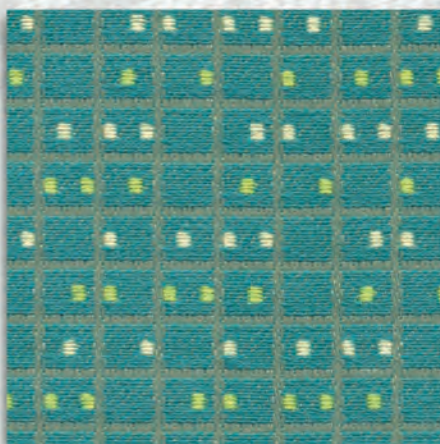

SEAFOAM

FARO DOUBLE

CONTENT: 100% POLYESTER

FINISH: CRYPTON

REPEAT: 3.375"V x 3.750"H

WIDTH: 57"

ABRASION: 50,000

DIRECTION: NON-DIRECTIONAL