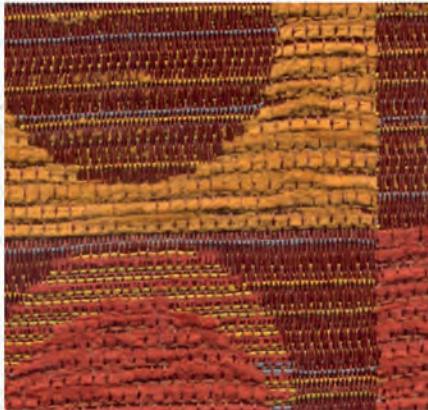

SEAFOAM

MYSTIC

MIDNIGHT

RAJA

PERSIMMON

STRAW