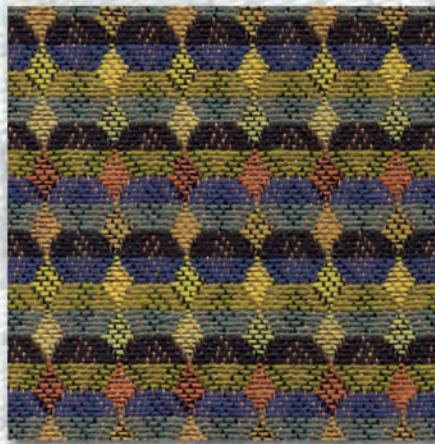

SEAFOAM

MYSTIC

MIDNIGHT

RAJA

PERSIMMON

STRAW