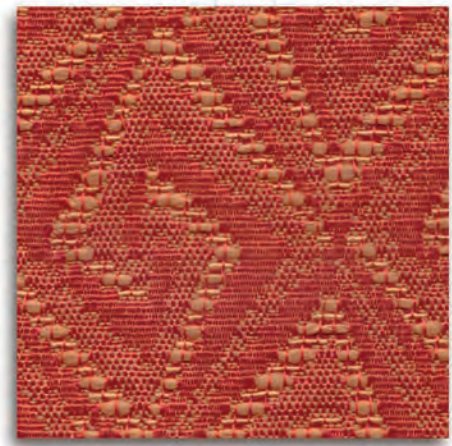

SLIGHT COLOR DIFFERENCES MAY EXIST BETWEEN PRINTED IMAGES AND ACTUAL FABRICS.

RAJA

POPPY

SUNBLAST

GRAPHITE

NUTMEG

LAWN

BOYSENBERRY

MIDNIGHT

SPA

ALOE

PEARL

POPPY

# ENOLA

CONTENT: 93% POLY / 7% COTTON

FINISH: CRYPTON

REPEAT: 4.5"V x 1.875"H

WIDTH: 55.25"

ABRASION: 60,000

DIRECTION: CUTRITE

LAGOON