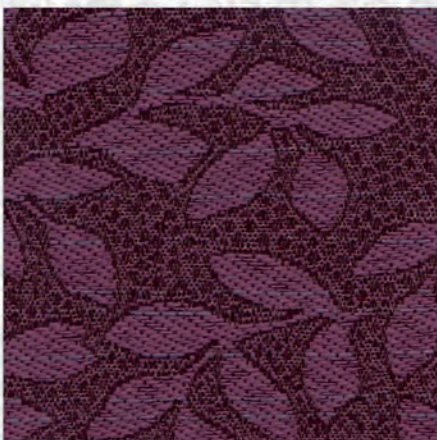

BOYSENBERRY