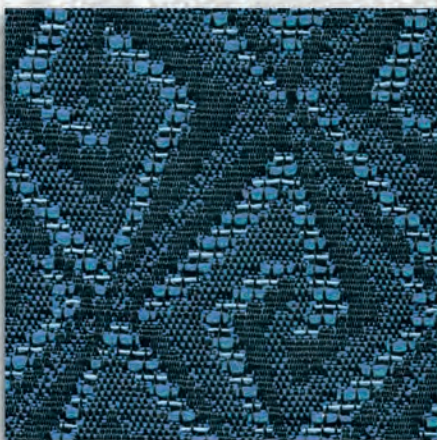

# ENOLA

CONTENT: 93% POLY / 7% COTTON

FINISH: CRYPTON

REPEAT: 4.5"V x 1.875"H

WIDTH: 55.25"

ABRASION: 60,000

DIRECTION: CUTRITE

LAGOON