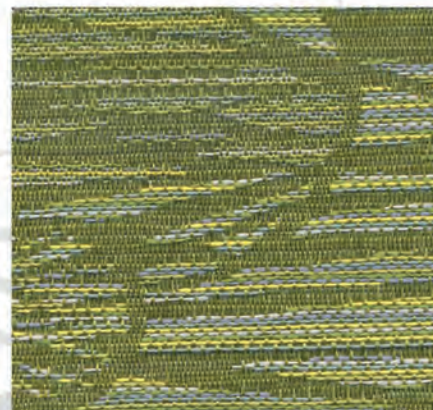

# FAIRYTALES

CONTENT: 100% POLYESTER

FINISH: CRYPTON

REPEAT: 3.75"V x 3.75"H

WIDTH: 56.5"

ABRASION: 50,000

DIRECTION: CUTRITE

KIWI